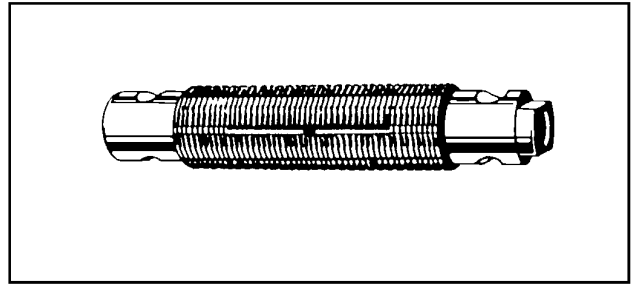

INTERNATIONAL

PART	OEM	DIA	LEN	BUSH	GREASE NIPPLE
C1316	325685RI	1.375"	7.40"	082