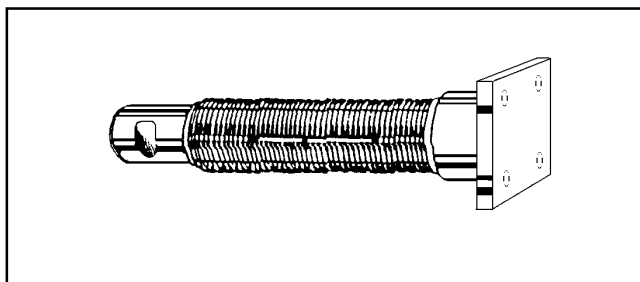

SEDDON ATKINSON

PART	OEM	DIA	LEN	BUSH	GREASE NIPPLE
C1330		1.25"	5.61"	075	

SHACKLE PINS

SCANIA

PART	OEM	DIA	LEN	BUSH	GREASE NIPPLE
C1801	355145	36mm	165mm	144	HEAD
C1804	0355146	36mm	153mm	3158	HEAD

SCANIA

PART	OEM	DIA	LEN	BUSH	GREASE NIPPLE
C1802	535514	48mm	165mm	145	HEAD

SCANIA

PART	OEM	DIA	LEN	BUSH	GREASE NIPPLE
C1803	535514	48mm	165mm	145	HEAD

SHACKLE PINS

VOLVO

PART	OEM	DIA	LEN	BUSH	GREASE NIPPLE
C1810	351190	30mm	120mm	143	SHANK